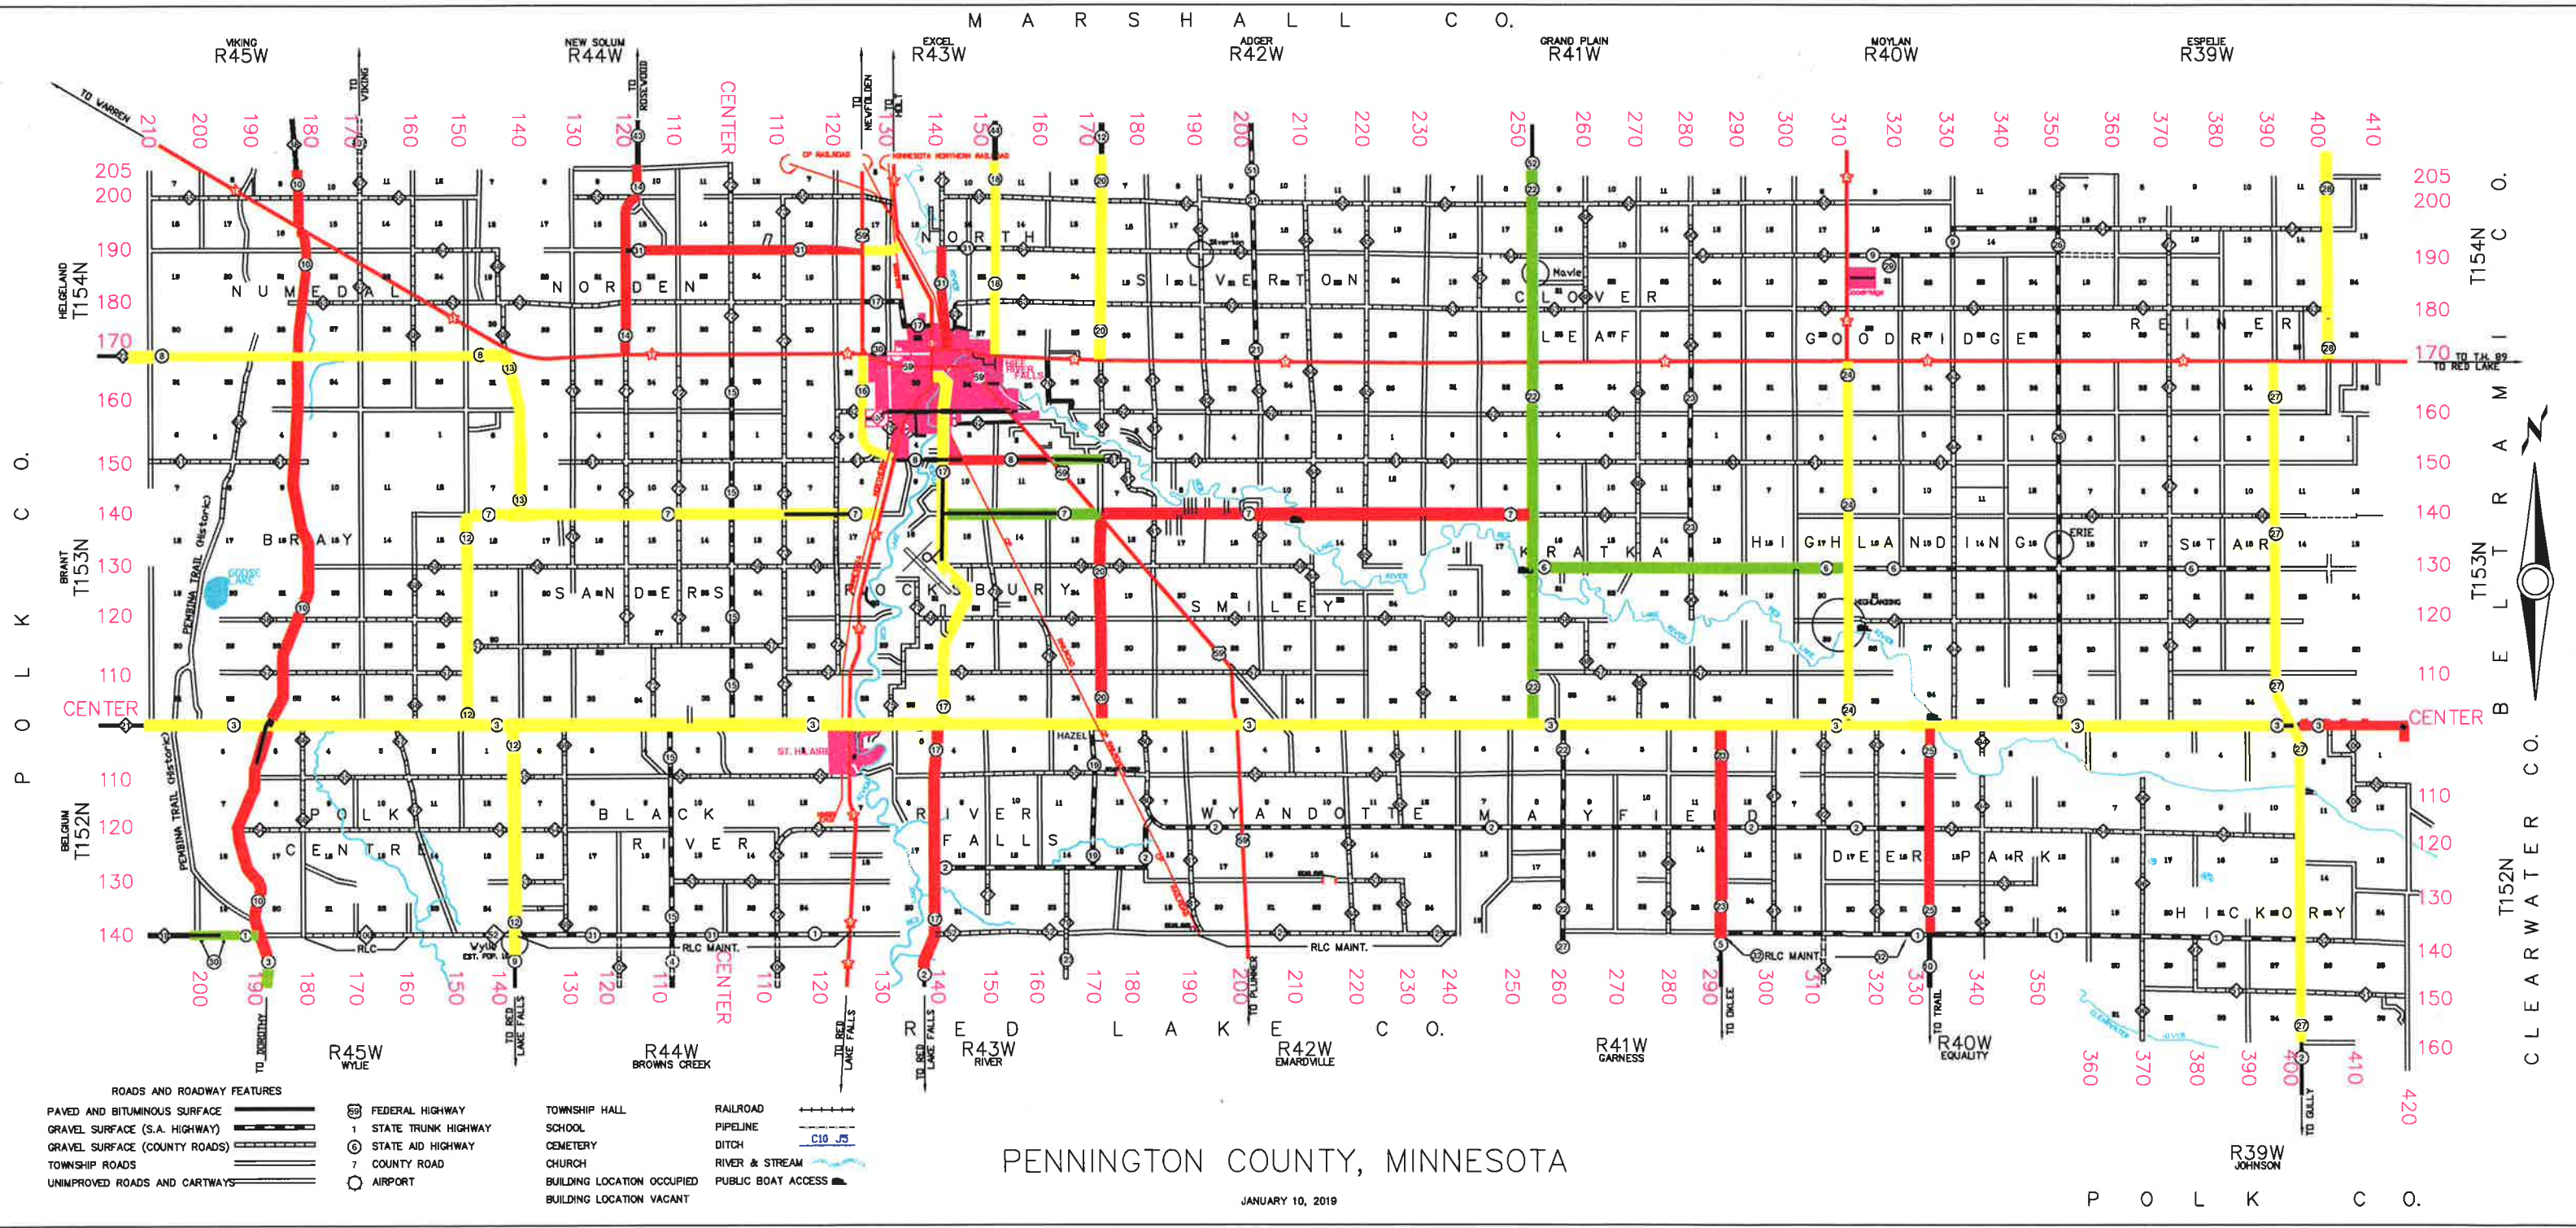

# PENNINGTON COUNTY WEIGHT RESTRICTIONS 2019

( TONS / AXLE )

## PENNINGTON COUNTY, MINNESOTA

JANUARY 10, 2019

P O L K C O.